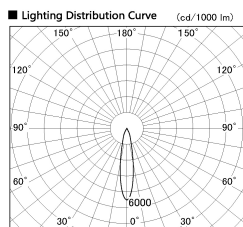

Item no. DD136-1120WB9040-R

Series Name: Cledy versa R-G
(DD136-AG-R)

White Reflector

Installation	Recessed mount
Type	Extra high-efficiency adjustable downlight : Antiglare
Fixture wattage	10.5W
Beam angle	19 deg
Color Temp.	4000K
CRI	Ra>90
Luminous	875 lm
Body	Die-cast aluminum alloy
Body finish	N/A
Trim finish	Black
Reflector finish	White
IP Rate	IP20
Light source	COB module
Input Voltage	AC220~240V
Dimming Type	Non-Dimmable
Certificate	CE, CCC
Cut Hole	100mm