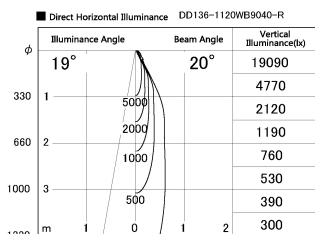

Item no. DD136-1120WB9040-R

Series Name: Cledy versa R-G
(DD136-AG-R)

White Reflector

Installation	Recessed mount
Type	Extra high-efficiency adjustable downlight : Antiglare
Fixture wattage	10.5W
Beam angle	19 deg
Color Temp.	4000K
CRI	Ra>90
Luminous	875 lm
Body	Die-cast aluminum alloy
Body finish	N/A
Trim finish	Black
Reflector finish	White
IP Rate	IP20
Light source	COB module
Input Voltage	AC220~240V
Dimming Type	Non-Dimmable
Certificate	CE, CCC
Cut Hole	100mm