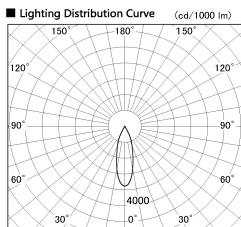

Item no. DD136-1130WB9040-R

Series Name: Cledy versa R-G
(DD136-AG-R)

White Reflector

Installation	Recessed mount
Type	Extra high-efficiency adjustable downlight : Antiglare
Fixture wattage	10.5W
Beam angle	29 deg
Color Temp.	4000K
CRI	Ra>90
Luminous	932 lm
Body	Die-cast aluminum alloy
Body finish	N/A
Trim finish	Black
Reflector finish	White
IP Rate	IP20
Light source	COB module
Input Voltage	AC220~240V
Dimming Type	Non-Dimmable
Certificate	CE, CCC
Cut Hole	100mm