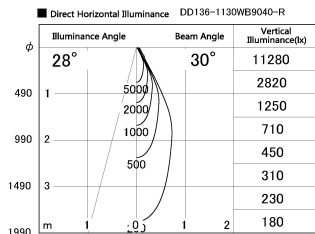

Item no. DD136-1130WB9040-R

Series Name: Cledy versa R-G
(DD136-AG-R)

White Reflector

Installation	Recessed mount
Type	Extra high-efficiency adjustable downlight : Antiglare
Fixture wattage	10.5W
Beam angle	29 deg
Color Temp.	4000K
CRI	Ra>90
Luminous	932 lm
Body	Die-cast aluminum alloy
Body finish	N/A
Trim finish	Black
Reflector finish	White
IP Rate	IP20
Light source	COB module
Input Voltage	AC220~240V
Dimming Type	Non-Dimmable
Certificate	CE, CCC
Cut Hole	100mm