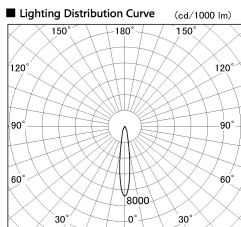

Item no. DD136-0815WB9040-R

Series Name: Cledy versa R-G  
(DD136-AG-R)

White Reflector

Installation	Recessed mount
Type	Extra high-efficiency adjustable downlight : Antiglare
Fixture wattage	7.5W
Beam angle	16deg
Color Temp.	4000K
CRI	Ra>90
Luminous	587 lm
Body	Die-cast aluminum alloy
Body finish	N/A
Trim finish	Black
Reflector finish	White
IP Rate	IP20
Light source	COB module
Input Voltage	AC220~240V
Dimming Type	Non-Dimmable
Certificate	CE, CCC
Cut Hole	100mm