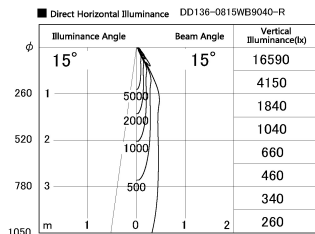

Item no. DD136-0815WB9040-R

Series Name: Cledy versa R-G  
(DD136-AG-R)

White Reflector

Installation	Recessed mount
Type	Extra high-efficiency adjustable downlight : Antiglare
Fixture wattage	7.5W
Beam angle	16deg
Color Temp.	4000K
CRI	Ra>90
Luminous	587 lm
Body	Die-cast aluminum alloy
Body finish	N/A
Trim finish	Black
Reflector finish	White
IP Rate	IP20
Light source	COB module
Input Voltage	AC220~240V
Dimming Type	Non-Dimmable
Certificate	CE, CCC
Cut Hole	100mm