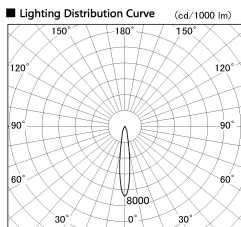

Item no. DD136-0815WB9040-R

Series Name: Cledy versa R-G
(DD136-AG-R)

White Reflector

Installation	Recessed mount
Type	Extra high-efficiency adjustable downlight : Antiglare
Fixture wattage	7.5W
Beam angle	16deg
Color Temp.	4000K
CRI	Ra>90
Luminous	587 lm
Body	Die-cast aluminum alloy
Body finish	N/A
Trim finish	Black
Reflector finish	White
IP Rate	IP20
Light source	COB module
Input Voltage	AC220~240V
Dimming Type	Non-Dimmable
Certificate	CE, CCC
Cut Hole	100mm