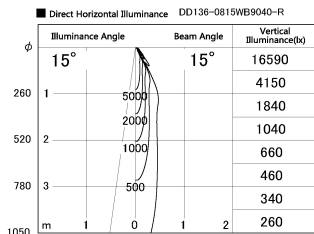

Item no. DD136-0815WB9040-R

Series Name: Cledy versa R-G
(DD136-AG-R)

White Reflector

Installation	Recessed mount
Type	Extra high-efficiency adjustable downlight : Antiglare
Fixture wattage	7.5W
Beam angle	16deg
Color Temp.	4000K
CRI	Ra>90
Luminous	587 lm
Body	Die-cast aluminum alloy
Body finish	N/A
Trim finish	Black
Reflector finish	White
IP Rate	IP20
Light source	COB module
Input Voltage	AC220~240V
Dimming Type	Non-Dimmable
Certificate	CE, CCC
Cut Hole	100mm