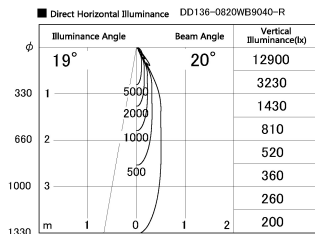

Item no. DD136-0820WB9040-R

Series Name: Cledy versa R-G  
(DD136-AG-R)

White Reflector

Installation	Recessed mount
Type	Extra high-efficiency adjustable downlight : Antiglare
Fixture wattage	7.5W
Beam angle	20deg
Color Temp.	4000K
CRI	Ra>90
Luminous	621 lm
Body	Die-cast aluminum alloy
Body finish	N/A
Trim finish	Black
Reflector finish	White
IP Rate	IP20
Light source	COB module
Input Voltage	AC220~240V
Dimming Type	Non-Dimmable
Certificate	CE, CCC
Cut Hole	100mm