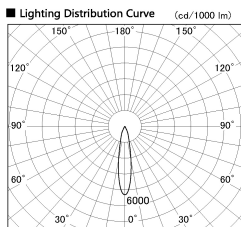

Item no. DD136-0820WB9040-R

Series Name: Cledy versa R-G  
(DD136-AG-R)

White Reflector

Installation	Recessed mount
Type	Extra high-efficiency adjustable downlight : Antiglare
Fixture wattage	7.5W
Beam angle	20deg
Color Temp.	4000K
CRI	Ra>90
Luminous	621 lm
Body	Die-cast aluminum alloy
Body finish	N/A
Trim finish	Black
Reflector finish	White
IP Rate	IP20
Light source	COB module
Input Voltage	AC220~240V
Dimming Type	Non-Dimmable
Certificate	CE, CCC
Cut Hole	100mm