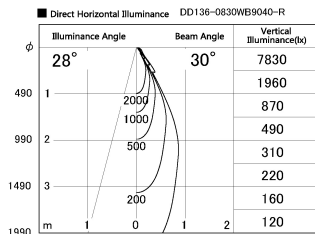

Item no. DD136-0830WB9040-R

Series Name: Cledy versa R-G
(DD136-AG-R)

White Reflector

Installation	Recessed mount
Type	Extra high-efficiency adjustable downlight : Antiglare
Fixture wattage	7.5W
Beam angle	30deg
Color Temp.	4000K
CRI	Ra>90
Luminous	662 lm
Body	Die-cast aluminum alloy
Body finish	N/A
Trim finish	Black
Reflector finish	White
IP Rate	IP20
Light source	COB module
Input Voltage	AC220~240V
Dimming Type	Non-Dimmable
Certificate	CE, CCC
Cut Hole	100mm