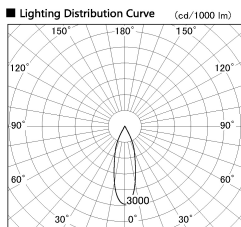

Item no. DD136-0830WB9040-R

Series Name: Cledy versa R-G
(DD136-AG-R)

White Reflector

Installation	Recessed mount
Type	Extra high-efficiency adjustable downlight : Antiglare
Fixture wattage	7.5W
Beam angle	30deg
Color Temp.	4000K
CRI	Ra>90
Luminous	662 lm
Body	Die-cast aluminum alloy
Body finish	N/A
Trim finish	Black
Reflector finish	White
IP Rate	IP20
Light source	COB module
Input Voltage	AC220~240V
Dimming Type	Non-Dimmable
Certificate	CE, CCC
Cut Hole	100mm