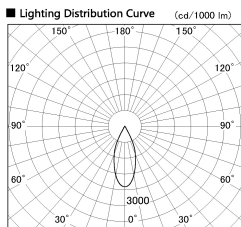

Item no. DD136-0840WB9040-R

Series Name: Cledy versa R-G  
(DD136-AG-R)

White Reflector

|                  |  |
|------------------|--|
| Installation     | Recessed mount   |
| Type             | Extra high-efficiency adjustable downlight : Antiglare |
| Fixture wattage  | 7.5W   |
| Beam angle       | 39deg  |
| Color Temp.      | 4000K  |
| CRI              | Ra>90  |
| Luminous         | 671 lm   |
| Body             | Die-cast aluminum alloy                                |
| Body finish      | N/A  |
| Trim finish      | Black  |
| Reflector finish | White  |
| IP Rate          | IP20   |
| Light source     | COB module   |
| Input Voltage    | AC220~240V   |
| Dimming Type     | Non-Dimmable   |
| Certificate      | CE, CCC  |
| Cut Hole         | 100mm  |