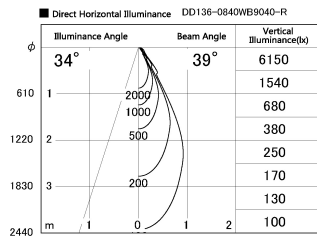

Item no. DD136-0840WB9040-R

Series Name: Cledy versa R-G  
(DD136-AG-R)

White Reflector

|                  |  |
|------------------|--|
| Installation     | Recessed mount   |
| Type             | Extra high-efficiency adjustable downlight : Antiglare |
| Fixture wattage  | 7.5W   |
| Beam angle       | 39deg  |
| Color Temp.      | 4000K  |
| CRI              | Ra>90  |
| Luminous         | 671 lm   |
| Body             | Die-cast aluminum alloy                                |
| Body finish      | N/A  |
| Trim finish      | Black  |
| Reflector finish | White  |
| IP Rate          | IP20   |
| Light source     | COB module   |
| Input Voltage    | AC220~240V   |
| Dimming Type     | Non-Dimmable   |
| Certificate      | CE, CCC  |
| Cut Hole         | 100mm  |