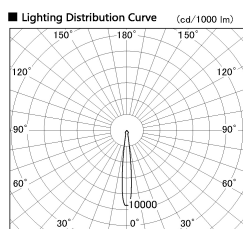

Item no. DD136-3515W9027-R

Series Name: Cledy versa R-G (DD136-R)

Installation	Recessed mount
Type	Extra high-efficiency adjustable downlight
Fixture wattage	36W
Beam angle	12 deg
Color Temp.	2700K
CRI	Ra>90
Luminous	3869 lm
Body	Die-cast aluminum alloy
Body finish	N/A
Trim finish	White
Reflector finish	N/A
IP Rate	IP20
Light source	COB module
Input Voltage	AC220~240V
Dimming Type	Non-Dimmable
Certificate	CE, CCC
Cut Hole	150mm

■ Direct Horizontal Illuminance DD136-3515W9027-R

φ	Illuminance Angle	Beam Angle	Vertical Illuminance (lx)		
190	11°	12°	146250		
1			36560		
380			16250		
2			9140		
570			5850		
3			4060		
770			2980		
m	1	0	1	2	2290