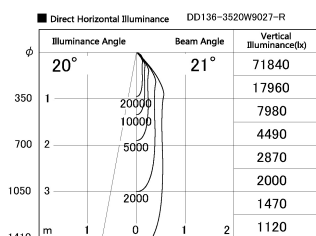

Item no. DD136-3520W9027-R

Series Name: Cledy versa R-G (DD136-R)

Installation	Recessed mount
Type	Extra high-efficiency adjustable downlight
Fixture wattage	36W
Beam angle	21 deg
Color Temp.	2700K
CRI	Ra>90
Luminous	4172 lm
Body	Die-cast aluminum alloy
Body finish	N/A
Trim finish	White
Reflector finish	N/A
IP Rate	IP20
Light source	COB module
Input Voltage	AC220~240V
Dimming Type	Non-Dimmable
Certificate	CE, CCC
Cut Hole	150mm