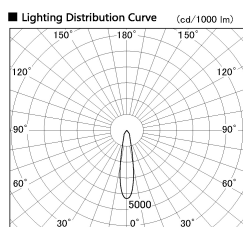

Item no. DD136-3520W9027-R

Series Name: Cledy versa R-G (DD136-R)

Installation	Recessed mount
Type	Extra high-efficiency adjustable downlight
Fixture wattage	36W
Beam angle	21 deg
Color Temp.	2700K
CRI	Ra>90
Luminous	4172 lm
Body	Die-cast aluminum alloy
Body finish	N/A
Trim finish	White
Reflector finish	N/A
IP Rate	IP20
Light source	COB module
Input Voltage	AC220~240V
Dimming Type	Non-Dimmable
Certificate	CE, CCC
Cut Hole	150mm