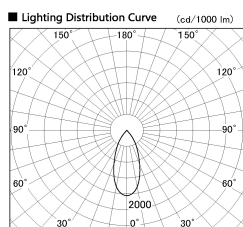

Item no. DD136-3540W9027-R

Series Name: Cledy versa R-G (DD136-R)

Installation	Recessed mount
Type	Extra high-efficiency adjustable downlight
Fixture wattage	36W
Beam angle	43 deg
Color Temp.	2700K
CRI	Ra>90
Luminous	4183 lm
Body	Die-cast aluminum alloy
Body finish	N/A
Trim finish	White
Reflector finish	N/A
IP Rate	IP20
Light source	COB module
Input Voltage	AC220~240V
Dimming Type	Non-Dimmable
Certificate	CE, CCC
Cut Hole	150mm