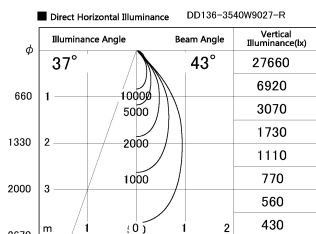

Item no. DD136-3540W9027-R

Series Name: Cledy versa R-G (DD136-R)

Installation	Recessed mount
Type	Extra high-efficiency adjustable downlight
Fixture wattage	36W
Beam angle	43 deg
Color Temp.	2700K
CRI	Ra>90
Luminous	4183 lm
Body	Die-cast aluminum alloy
Body finish	N/A
Trim finish	White
Reflector finish	N/A
IP Rate	IP20
Light source	COB module
Input Voltage	AC220~240V
Dimming Type	Non-Dimmable
Certificate	CE, CCC
Cut Hole	150mm