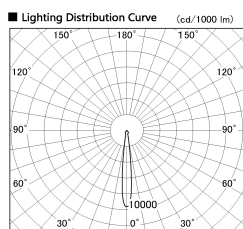

Item no. DD136-2815W9027-R

Series Name: Cledy versa R-G (DD136-R)

■ Direct Horizontal Illuminance DD136-2815W9027-R

φ	Illuminance Angle	Beam Angle	Vertical Illuminance (lx)
190	11°	12°	121010
1			30250
			13450
380			7560
2			4840
570			3360
3			2470
770	m	1 0.1 1 2	1890

Installation	Recessed mount
Type	Extra high-efficiency adjustable downlight
Fixture wattage	28W
Beam angle	12 deg
Color Temp.	2700K
CRI	Ra>90
Luminous	3126 lm
Body	Die-cast aluminum alloy
Body finish	N/A
Trim finish	White
Reflector finish	N/A
IP Rate	IP20
Light source	COB module
Input Voltage	AC220~240V
Dimming Type	Non-Dimmable
Certificate	CE, CCC
Cut Hole	150mm