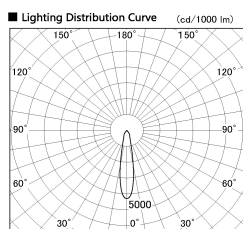

Item no. DD136-2820W9027-R

Series Name: Cledy versa R-G (DD136-R)

Installation	Recessed mount
Type	Extra high-efficiency adjustable downlight
Fixture wattage	28W
Beam angle	21 deg
Color Temp.	2700K
CRI	Ra>90
Luminous	3369 lm
Body	Die-cast aluminum alloy
Body finish	N/A
Trim finish	White
Reflector finish	N/A
IP Rate	IP20
Light source	COB module
Input Voltage	AC220~240V
Dimming Type	Non-Dimmable
Certificate	CE, CCC
Cut Hole	150mm