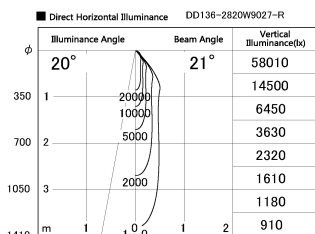

Item no. DD136-2820W9027-R

Series Name: Cledy versa R-G (DD136-R)

Installation	Recessed mount
Type	Extra high-efficiency adjustable downlight
Fixture wattage	28W
Beam angle	21 deg
Color Temp.	2700K
CRI	Ra>90
Luminous	3369 lm
Body	Die-cast aluminum alloy
Body finish	N/A
Trim finish	White
Reflector finish	N/A
IP Rate	IP20
Light source	COB module
Input Voltage	AC220~240V
Dimming Type	Non-Dimmable
Certificate	CE, CCC
Cut Hole	150mm