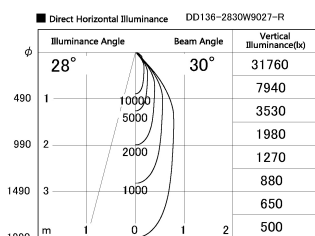

Item no. DD136-2830W9027-R

Series Name: Cledy versa R-G (DD136-R)

|                  |  |
|------------------|--|
| Installation     | Recessed mount                             |
| Type             | Extra high-efficiency adjustable downlight |
| Fixture wattage  | 28W  |
| Beam angle       | 30 deg                                     |
| Color Temp.      | 2700K                                      |
| CRI              | Ra>90                                      |
| Luminous         | 3383 lm                                    |
| Body             | Die-cast aluminum alloy                    |
| Body finish      | N/A  |
| Trim finish      | White                                      |
| Reflector finish | N/A  |
| IP Rate          | IP20                                       |
| Light source     | COB module                                 |
| Input Voltage    | AC220~240V                                 |
| Dimming Type     | Non-Dimmable                               |
| Certificate      | CE, CCC                                    |
| Cut Hole         | 150mm                                      |