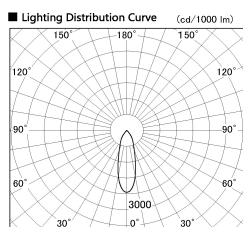

Item no. DD136-2830W9027-R

Series Name: Cledy versa R-G (DD136-R)

|                  |  |
|------------------|--|
| Installation     | Recessed mount                             |
| Type             | Extra high-efficiency adjustable downlight |
| Fixture wattage  | 28W  |
| Beam angle       | 30 deg                                     |
| Color Temp.      | 2700K                                      |
| CRI              | Ra>90                                      |
| Luminous         | 3383 lm                                    |
| Body             | Die-cast aluminum alloy                    |
| Body finish      | N/A  |
| Trim finish      | White                                      |
| Reflector finish | N/A  |
| IP Rate          | IP20                                       |
| Light source     | COB module                                 |
| Input Voltage    | AC220~240V                                 |
| Dimming Type     | Non-Dimmable                               |
| Certificate      | CE, CCC                                    |
| Cut Hole         | 150mm                                      |