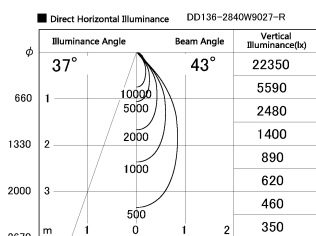

Item no. DD136-2840W9027-R

Series Name: Cledy versa R-G (DD136-R)

Installation	Recessed mount
Type	Extra high-efficiency adjustable downlight
Fixture wattage	28W
Beam angle	43 deg
Color Temp.	2700K
CRI	Ra>90
Luminous	3379 lm
Body	Die-cast aluminum alloy
Body finish	N/A
Trim finish	White
Reflector finish	N/A
IP Rate	IP20
Light source	COB module
Input Voltage	AC220~240V
Dimming Type	Non-Dimmable
Certificate	CE, CCC
Cut Hole	150mm