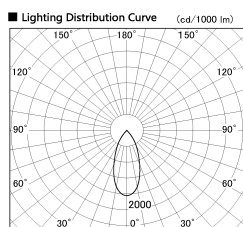

Item no. DD136-2840W9027-R

Series Name: Cledy versa R-G (DD136-R)

Installation	Recessed mount
Type	Extra high-efficiency adjustable downlight
Fixture wattage	28W
Beam angle	43 deg
Color Temp.	2700K
CRI	Ra>90
Luminous	3379 lm
Body	Die-cast aluminum alloy
Body finish	N/A
Trim finish	White
Reflector finish	N/A
IP Rate	IP20
Light source	COB module
Input Voltage	AC220~240V
Dimming Type	Non-Dimmable
Certificate	CE, CCC
Cut Hole	150mm