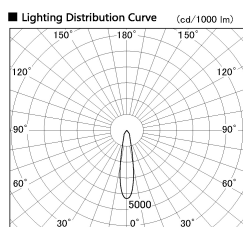

Item no. DD136-2620W9027-R

Series Name: Cledy versa R-G (DD136-R)

■ Direct Horizontal Illuminance DD136-2620W9027-R

Illuminance Angle	Beam Angle	Vertical Illuminance (lx)
20°	1	50610
	2	12650
21°	1	5620
	2	3160
20°	3	2020
	4	1410
21°	3	1030
	4	790

Installation	Recessed mount
Type	Extra high-efficiency adjustable downlight
Fixture wattage	23W
Beam angle	21 deg
Color Temp.	2700K
CRI	Ra>90
Luminous	2939 lm
Body	Die-cast aluminum alloy
Body finish	N/A
Trim finish	White
Reflector finish	N/A
IP Rate	IP20
Light source	COB module
Input Voltage	AC220~240V
Dimming Type	Non-Dimmable
Certificate	CE, CCC
Cut Hole	150mm