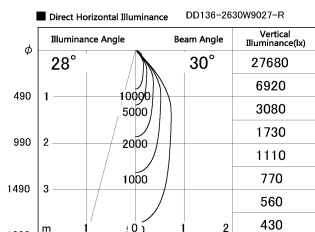

Item no. DD136-2630W9027-R

Series Name: Cledy versa R-G (DD136-R)

Installation	Recessed mount
Type	Extra high-efficiency adjustable downlight
Fixture wattage	23W
Beam angle	30 deg
Color Temp.	2700K
CRI	Ra>90
Luminous	2948 lm
Body	Die-cast aluminum alloy
Body finish	N/A
Trim finish	White
Reflector finish	N/A
IP Rate	IP20
Light source	COB module
Input Voltage	AC220~240V
Dimming Type	Non-Dimmable
Certificate	CE, CCC
Cut Hole	150mm