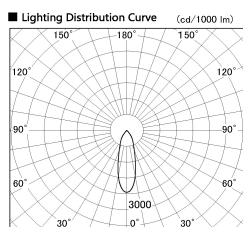

Item no. DD136-2630W9027-R

Series Name: Cledy versa R-G (DD136-R)

Installation	Recessed mount
Type	Extra high-efficiency adjustable downlight
Fixture wattage	23W
Beam angle	30 deg
Color Temp.	2700K
CRI	Ra>90
Luminous	2948 lm
Body	Die-cast aluminum alloy
Body finish	N/A
Trim finish	White
Reflector finish	N/A
IP Rate	IP20
Light source	COB module
Input Voltage	AC220~240V
Dimming Type	Non-Dimmable
Certificate	CE, CCC
Cut Hole	150mm