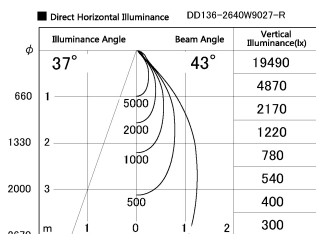

Item no. DD136-2640W9027-R

Series Name: Cledy versa R-G (DD136-R)

Installation	Recessed mount
Type	Extra high-efficiency adjustable downlight
Fixture wattage	23W
Beam angle	43 deg
Color Temp.	2700K
CRI	Ra>90
Luminous	2947 lm
Body	Die-cast aluminum alloy
Body finish	N/A
Trim finish	White
Reflector finish	N/A
IP Rate	IP20
Light source	COB module
Input Voltage	AC220~240V
Dimming Type	Non-Dimmable
Certificate	CE, CCC
Cut Hole	150mm