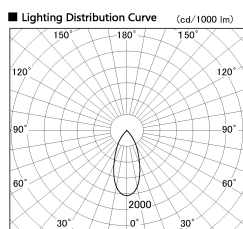

Item no. DD136-2640W9027-R

Series Name: Cledy versa R-G (DD136-R)

Installation	Recessed mount
Type	Extra high-efficiency adjustable downlight
Fixture wattage	23W
Beam angle	43 deg
Color Temp.	2700K
CRI	Ra>90
Luminous	2947 lm
Body	Die-cast aluminum alloy
Body finish	N/A
Trim finish	White
Reflector finish	N/A
IP Rate	IP20
Light source	COB module
Input Voltage	AC220~240V
Dimming Type	Non-Dimmable
Certificate	CE, CCC
Cut Hole	150mm