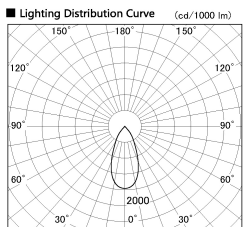

Item no. DD136-2540W9027-R

Series Name: Cledy versa R-G (DD136-R)

Installation	Recessed mount
Type	Extra high-efficiency adjustable downlight
Fixture wattage	23W
Beam angle	45 deg
Color Temp.	2700K
CRI	Ra>90
Luminous	2771 lm
Body	Die-cast aluminum alloy
Body finish	N/A
Trim finish	White
Reflector finish	N/A
IP Rate	IP20
Light source	COB module
Input Voltage	AC220~240V
Dimming Type	Non-Dimmable
Certificate	CE, CCC
Cut Hole	125mm