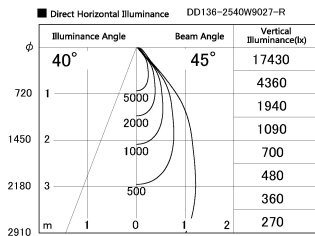

Item no. DD136-2540W9027-R

Series Name: Cledy versa R-G (DD136-R)

Installation	Recessed mount
Type	Extra high-efficiency adjustable downlight
Fixture wattage	23W
Beam angle	45 deg
Color Temp.	2700K
CRI	Ra>90
Luminous	2771 lm
Body	Die-cast aluminum alloy
Body finish	N/A
Trim finish	White
Reflector finish	N/A
IP Rate	IP20
Light source	COB module
Input Voltage	AC220~240V
Dimming Type	Non-Dimmable
Certificate	CE, CCC
Cut Hole	125mm