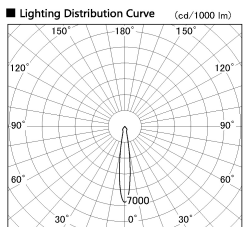

Item no. DD136-2020W9027-R

Series Name: Cledy versa R-G (DD136-R)

■ Direct Horizontal Illuminance DD136-2020W9027-R

Illuminance Angle	Beam Angle	Vertical Illuminance (lx)
14°	15°	56000
		14000
240	1	6220
		3500
490	2	2240
		1560
730	3	1140
		880
980	m	100
		2

Installation	Recessed mount
Type	Extra high-efficiency adjustable downlight
Fixture wattage	20W
Beam angle	15 deg
Color Temp.	2700K
CRI	Ra>90
Luminous	2083 lm
Body	Die-cast aluminum alloy
Body finish	N/A
Trim finish	White
Reflector finish	N/A
IP Rate	IP20
Light source	COB module
Input Voltage	AC220~240V
Dimming Type	Non-Dimmable
Certificate	CE, CCC
Cut Hole	125mm