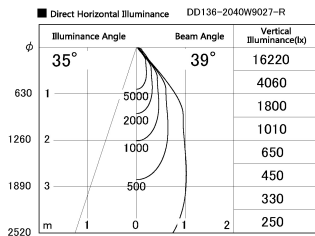

Item no. DD136-2040W9027-R

Series Name: Cledy versa R-G (DD136-R)

Installation	Recessed mount
Type	Extra high-efficiency adjustable downlight
Fixture wattage	20W
Beam angle	39 deg
Color Temp.	2700K
CRI	Ra>90
Luminous	2143 lm
Body	Die-cast aluminum alloy
Body finish	N/A
Trim finish	White
Reflector finish	N/A
IP Rate	IP20
Light source	COB module
Input Voltage	AC220~240V
Dimming Type	Non-Dimmable
Certificate	CE, CCC
Cut Hole	125mm