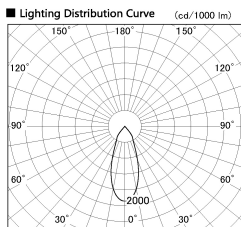

Item no. DD136-2040W9027-R

Series Name: Cledy versa R-G (DD136-R)

Installation	Recessed mount
Type	Extra high-efficiency adjustable downlight
Fixture wattage	20W
Beam angle	39 deg
Color Temp.	2700K
CRI	Ra>90
Luminous	2143 lm
Body	Die-cast aluminum alloy
Body finish	N/A
Trim finish	White
Reflector finish	N/A
IP Rate	IP20
Light source	COB module
Input Voltage	AC220~240V
Dimming Type	Non-Dimmable
Certificate	CE, CCC
Cut Hole	125mm