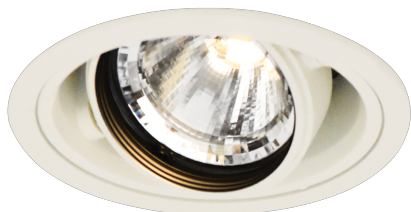

Item no. DD136-1915W9027-R

Series Name: Cledy versa R-G (DD136-R)

Installation	Recessed mount
Type	Extra high-efficiency adjustable downlight
Fixture wattage	18.6W
Beam angle	16 deg
Color Temp.	2700K
CRI	Ra>90
Luminous	1674 lm
Body	Die-cast aluminum alloy
Body finish	N/A
Trim finish	White
Reflector finish	N/A
IP Rate	IP20
Light source	COB module
Input Voltage	AC220~240V
Dimming Type	Non-Dimmable
Certificate	CE, CCC
Cut Hole	100mm

Direct Horizontal Illuminance DD136-1915W9027-R

φ	Illuminance Angle	Beam Angle	Vertical Illuminance (lx)
260	15°	1	42930
		2	10730
520	15°	1	4770
		2	2680
780	15°	1	1720
		2	1190
1050	15°	1	880
		2	670