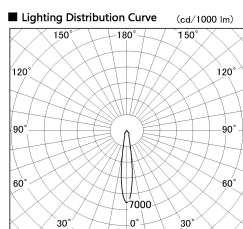

Item no. DD136-1915W9027-R

Series Name: Cledy versa R-G (DD136-R)

Installation	Recessed mount
Type	Extra high-efficiency adjustable downlight
Fixture wattage	18.6W
Beam angle	16 deg
Color Temp.	2700K
CRI	Ra>90
Luminous	1674 lm
Body	Die-cast aluminum alloy
Body finish	N/A
Trim finish	White
Reflector finish	N/A
IP Rate	IP20
Light source	COB module
Input Voltage	AC220~240V
Dimming Type	Non-Dimmable
Certificate	CE, CCC
Cut Hole	100mm

Direct Horizontal Illuminance DD136-1915W9027-R

φ	Illuminance Angle	Beam Angle	Vertical Illuminance (lx)
260	15°	1	42930
		2	10730
520	15°	1	4770
		2	2680
780	15°	1	1720
		2	1190
1050	15°	1	880
		2	670