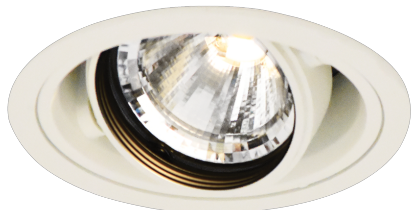

Item no. DD136-1920W9027-R

Series Name: Cledy versa R-G (DD136-R)

Installation	Recessed mount
Type	Extra high-efficiency adjustable downlight
Fixture wattage	18.6W
Beam angle	19 deg
Color Temp.	2700K
CRI	Ra>90
Luminous	1707 lm
Body	Die-cast aluminum alloy
Body finish	N/A
Trim finish	White
Reflector finish	N/A
IP Rate	IP20
Light source	COB module
Input Voltage	AC220~240V
Dimming Type	Non-Dimmable
Certificate	CE, CCC
Cut Hole	100mm