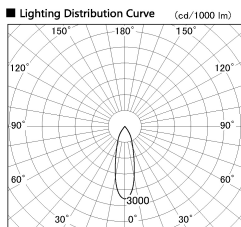

Item no. DD136-1930W9027-R

Series Name: Cledy versa R-G (DD136-R)

Installation	Recessed mount
Type	Extra high-efficiency adjustable downlight
Fixture wattage	18.6W
Beam angle	39 deg
Color Temp.	2700K
CRI	Ra>90
Luminous	1775 lm
Body	Die-cast aluminum alloy
Body finish	N/A
Trim finish	White
Reflector finish	N/A
IP Rate	IP20
Light source	COB module
Input Voltage	AC220~240V
Dimming Type	Non-Dimmable
Certificate	CE, CCC
Cut Hole	100mm