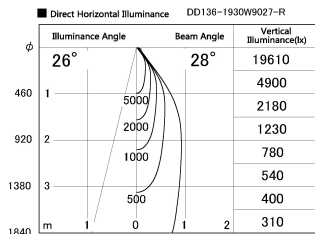

Item no. DD136-1930W9027-R

Series Name: Cledy versa R-G (DD136-R)

Installation	Recessed mount
Type	Extra high-efficiency adjustable downlight
Fixture wattage	18.6W
Beam angle	39 deg
Color Temp.	2700K
CRI	Ra>90
Luminous	1775 lm
Body	Die-cast aluminum alloy
Body finish	N/A
Trim finish	White
Reflector finish	N/A
IP Rate	IP20
Light source	COB module
Input Voltage	AC220~240V
Dimming Type	Non-Dimmable
Certificate	CE, CCC
Cut Hole	100mm