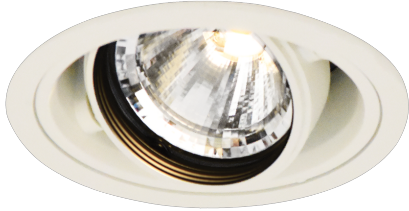

Item no. DD136-1930W9027-R

Series Name: Cledy versa R-G (DD136-R)

Installation	Recessed mount
Type	Extra high-efficiency adjustable downlight
Fixture wattage	18.6W
Beam angle	39 deg
Color Temp.	2700K
CRI	Ra>90
Luminous	1775 lm
Body	Die-cast aluminum alloy
Body finish	N/A
Trim finish	White
Reflector finish	N/A
IP Rate	IP20
Light source	COB module
Input Voltage	AC220~240V
Dimming Type	Non-Dimmable
Certificate	CE, CCC
Cut Hole	100mm