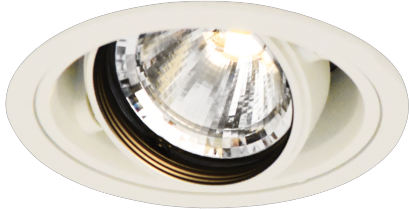

Item no. DD136-1940W9027-R

Series Name: Cledy versa R-G (DD136-R)

Installation	Recessed mount
Type	Extra high-efficiency adjustable downlight
Fixture wattage	18.6W
Beam angle	57 deg
Color Temp.	2700K
CRI	Ra>90
Luminous	1807 lm
Body	Die-cast aluminum alloy
Body finish	N/A
Trim finish	White
Reflector finish	N/A
IP Rate	IP20
Light source	COB module
Input Voltage	AC220~240V
Dimming Type	Non-Dimmable
Certificate	CE, CCC
Cut Hole	100mm