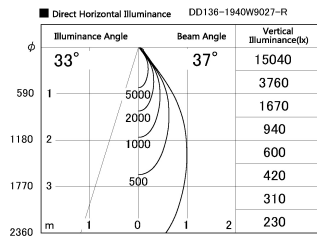

Item no. DD136-1940W9027-R

Series Name: Cledy versa R-G (DD136-R)

Installation	Recessed mount
Type	Extra high-efficiency adjustable downlight
Fixture wattage	18.6W
Beam angle	57 deg
Color Temp.	2700K
CRI	Ra>90
Luminous	1807 lm
Body	Die-cast aluminum alloy
Body finish	N/A
Trim finish	White
Reflector finish	N/A
IP Rate	IP20
Light source	COB module
Input Voltage	AC220~240V
Dimming Type	Non-Dimmable
Certificate	CE, CCC
Cut Hole	100mm