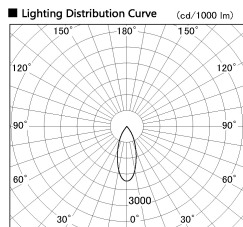

Item no. DD136-1940W9027-R

Series Name: Cledy versa R-G (DD136-R)

Installation	Recessed mount
Type	Extra high-efficiency adjustable downlight
Fixture wattage	18.6W
Beam angle	57 deg
Color Temp.	2700K
CRI	Ra>90
Luminous	1807 lm
Body	Die-cast aluminum alloy
Body finish	N/A
Trim finish	White
Reflector finish	N/A
IP Rate	IP20
Light source	COB module
Input Voltage	AC220~240V
Dimming Type	Non-Dimmable
Certificate	CE, CCC
Cut Hole	100mm