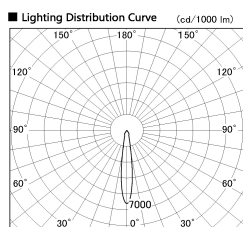

Item no. DD136-1115W9027-R

Series Name: Cledy versa R-G (DD136-R)

Installation	Recessed mount
Type	Extra high-efficiency adjustable downlight
Fixture wattage	10.5W
Beam angle	16 deg
Color Temp.	2700K
CRI	Ra>90
Luminous	1012 lm
Body	Die-cast aluminum alloy
Body finish	N/A
Trim finish	White
Reflector finish	N/A
IP Rate	IP20
Light source	COB module
Input Voltage	AC220~240V
Dimming Type	Non-Dimmable
Certificate	CE, CCC
Cut Hole	100mm

■ Direct Horizontal Illuminance DD136-1115W9027-R

φ	Illuminance Angle	Beam Angle	Vertical Illuminance (lx)
1	15°	16°	26270
2			6570
3			2920
4			1640
5			1050
6			730
7			540
8			410