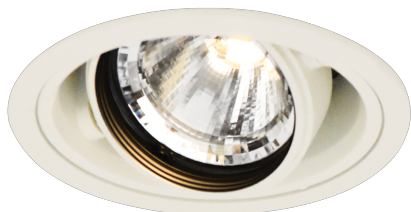

Item no. DD136-1115W9027-R

Series Name: Cledy versa R-G (DD136-R)

Installation	Recessed mount
Type	Extra high-efficiency adjustable downlight
Fixture wattage	10.5W
Beam angle	16 deg
Color Temp.	2700K
CRI	Ra>90
Luminous	1012 lm
Body	Die-cast aluminum alloy
Body finish	N/A
Trim finish	White
Reflector finish	N/A
IP Rate	IP20
Light source	COB module
Input Voltage	AC220~240V
Dimming Type	Non-Dimmable
Certificate	CE, CCC
Cut Hole	100mm

■ Direct Horizontal Illuminance DD136-1115W9027-R

φ	Illuminance Angle	Beam Angle	Vertical Illuminance (lx)
1	15°	16°	26270
2			6570
3			2920
4			1640
5			1050
6			730
7			540
8			410