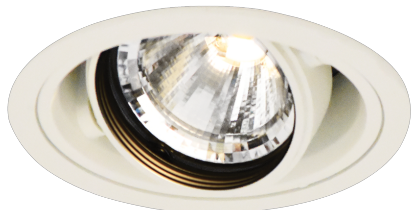

Item no. DD136-1120W9027-R

Series Name: Cledy versa R-G (DD136-R)

Installation	Recessed mount
Type	Extra high-efficiency adjustable downlight
Fixture wattage	10.5W
Beam angle	19 deg
Color Temp.	2700K
CRI	Ra>90
Luminous	1038 lm
Body	Die-cast aluminum alloy
Body finish	N/A
Trim finish	White
Reflector finish	N/A
IP Rate	IP20
Light source	COB module
Input Voltage	AC220~240V
Dimming Type	Non-Dimmable
Certificate	CE, CCC
Cut Hole	100mm