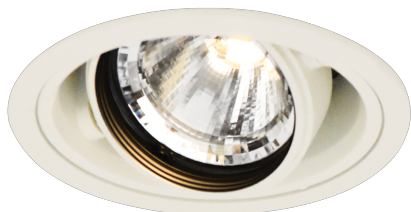

Item no. DD136-1130W9027-R

Series Name: Cledy versa R-G (DD136-R)

Installation	Recessed mount
Type	Extra high-efficiency adjustable downlight
Fixture wattage	10.5W
Beam angle	40 deg
Color Temp.	2700K
CRI	Ra>90
Luminous	1073 lm
Body	Die-cast aluminum alloy
Body finish	N/A
Trim finish	White
Reflector finish	N/A
IP Rate	IP20
Light source	COB module
Input Voltage	AC220~240V
Dimming Type	Non-Dimmable
Certificate	CE, CCC
Cut Hole	100mm