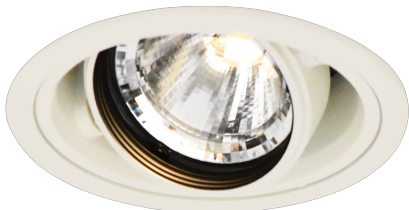

Item no. DD136-1140W9027-R

Series Name: Cledy versa R-G (DD136-R)

Installation	Recessed mount
Type	Extra high-efficiency adjustable downlight
Fixture wattage	10.5W
Beam angle	37 deg
Color Temp.	2700K
CRI	Ra>90
Luminous	1096 lm
Body	Die-cast aluminum alloy
Body finish	N/A
Trim finish	White
Reflector finish	N/A
IP Rate	IP20
Light source	COB module
Input Voltage	AC220~240V
Dimming Type	Non-Dimmable
Certificate	CE, CCC
Cut Hole	100mm