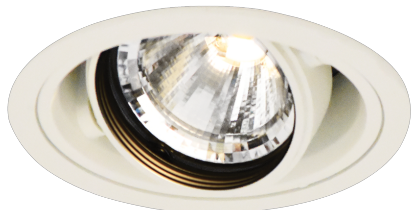

Item no. DD136-0815W9027-R

Series Name: Cledy versa R-G (DD136-R)

Installation	Recessed mount
Type	Extra high-efficiency adjustable downlight
Fixture wattage	7.5W
Beam angle	14 deg
Color Temp.	2700K
CRI	Ra>90
Luminous	723 lm
Body	Die-cast aluminum alloy
Body finish	N/A
Trim finish	White
Reflector finish	N/A
IP Rate	IP20
Light source	COB module
Input Voltage	AC220~240V
Dimming Type	Non-Dimmable
Certificate	CE, CCC
Cut Hole	100mm