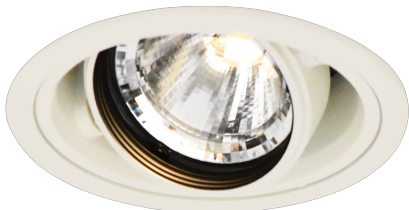

Item no. DD136-0820W9027-R

Series Name: Cledy versa R-G (DD136-R)

Installation	Recessed mount
Type	Extra high-efficiency adjustable downlight
Fixture wattage	7.5W
Beam angle	17 deg
Color Temp.	2700K
CRI	Ra>90
Luminous	753 lm
Body	Die-cast aluminum alloy
Body finish	N/A
Trim finish	White
Reflector finish	N/A
IP Rate	IP20
Light source	COB module
Input Voltage	AC220~240V
Dimming Type	Non-Dimmable
Certificate	CE, CCC
Cut Hole	100mm