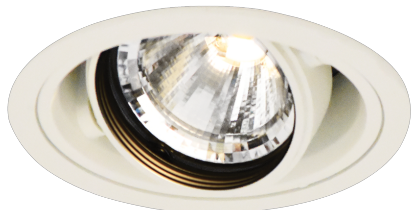

Item no. DD136-0830W9027-R

Series Name: Cledy versa R-G (DD136-R)

Installation	Recessed mount
Type	Extra high-efficiency adjustable downlight
Fixture wattage	7.5W
Beam angle	26 deg
Color Temp.	2700K
CRI	Ra>90
Luminous	784 lm
Body	Die-cast aluminum alloy
Body finish	N/A
Trim finish	White
Reflector finish	N/A
IP Rate	IP20
Light source	COB module
Input Voltage	AC220~240V
Dimming Type	Non-Dimmable
Certificate	CE, CCC
Cut Hole	100mm