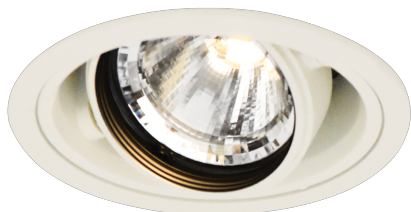

Item no. DD136-0840W9027-R

Series Name: Cledy versa R-G (DD136-R)

Installation	Recessed mount
Type	Extra high-efficiency adjustable downlight
Fixture wattage	7.5W
Beam angle	36 deg
Color Temp.	2700K
CRI	Ra>90
Luminous	800 lm
Body	Die-cast aluminum alloy
Body finish	N/A
Trim finish	White
Reflector finish	N/A
IP Rate	IP20
Light source	COB module
Input Voltage	AC220~240V
Dimming Type	Non-Dimmable
Certificate	CE, CCC
Cut Hole	100mm