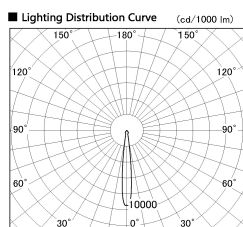

Item no. DD136-3515W9030-R

Series Name: Cledy versa R-G (DD136-R)

Installation	Recessed mount
Type	Extra high-efficiency adjustable downlight
Fixture wattage	36W
Beam angle	12 deg
Color Temp.	3000K
CRI	Ra>90
Luminous	3948 lm
Body	Die-cast aluminum alloy
Body finish	N/A
Trim finish	White
Reflector finish	N/A
IP Rate	IP20
Light source	COB module
Input Voltage	AC220~240V
Dimming Type	Non-Dimmable
Certificate	CE, CCC
Cut Hole	150mm

■ Direct Horizontal Illuminance DD136-3515W9030-R

φ	Illuminance Angle	Beam Angle	Vertical Illuminance (lx)		
190	11°	12°	149240		
1			37310		
380			16580		
2			9330		
570			5970		
3			4150		
770			3050		
m	1	0	1	2	2330