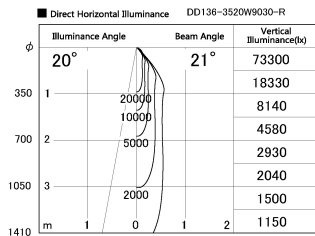

Item no. DD136-3520W9030-R

Series Name: Cledy versa R-G (DD136-R)

| | |
|------------------|--|
| Installation | Recessed mount |
| Type | Extra high-efficiency adjustable downlight |
| Fixture wattage | 36W |
| Beam angle | 21 deg |
| Color Temp. | 3000K |
| CRI | Ra>90 |
| Luminous | 4257 lm |
| Body | Die-cast aluminum alloy |
| Body finish | N/A |
| Trim finish | White |
| Reflector finish | N/A |
| IP Rate | IP20 |
| Light source | COB module |
| Input Voltage | AC220~240V |
| Dimming Type | Non-Dimmable |
| Certificate | CE, CCC |
| Cut Hole | 150mm |