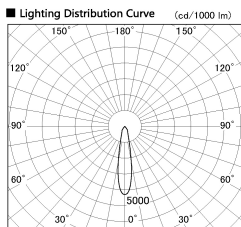

Item no. DD136-3520W9030-R

Series Name: Cledy versa R-G (DD136-R)

| | |
|------------------|--|
| Installation | Recessed mount |
| Type | Extra high-efficiency adjustable downlight |
| Fixture wattage | 36W |
| Beam angle | 21 deg |
| Color Temp. | 3000K |
| CRI | Ra>90 |
| Luminous | 4257 lm |
| Body | Die-cast aluminum alloy |
| Body finish | N/A |
| Trim finish | White |
| Reflector finish | N/A |
| IP Rate | IP20 |
| Light source | COB module |
| Input Voltage | AC220~240V |
| Dimming Type | Non-Dimmable |
| Certificate | CE, CCC |
| Cut Hole | 150mm |