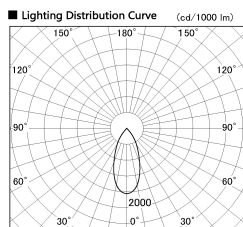

Item no. DD136-3540W9030-R

Series Name: Cledy versa R-G (DD136-R)

Installation	Recessed mount
Type	Extra high-efficiency adjustable downlight
Fixture wattage	36W
Beam angle	43 deg
Color Temp.	3000K
CRI	Ra>90
Luminous	4268 lm
Body	Die-cast aluminum alloy
Body finish	N/A
Trim finish	White
Reflector finish	N/A
IP Rate	IP20
Light source	COB module
Input Voltage	AC220~240V
Dimming Type	Non-Dimmable
Certificate	CE, CCC
Cut Hole	150mm