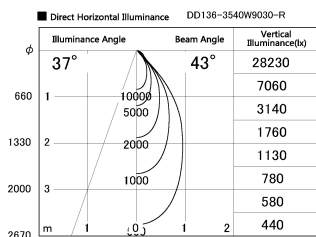

Item no. DD136-3540W9030-R

Series Name: Cledy versa R-G (DD136-R)

Installation	Recessed mount
Type	Extra high-efficiency adjustable downlight
Fixture wattage	36W
Beam angle	43 deg
Color Temp.	3000K
CRI	Ra>90
Luminous	4268 lm
Body	Die-cast aluminum alloy
Body finish	N/A
Trim finish	White
Reflector finish	N/A
IP Rate	IP20
Light source	COB module
Input Voltage	AC220~240V
Dimming Type	Non-Dimmable
Certificate	CE, CCC
Cut Hole	150mm