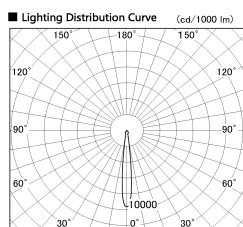

Item no. DD136-2815W9030-R

Series Name: Cledy versa R-G (DD136-R)

■ Direct Horizontal Illuminance DD136-2815W9030-R

φ	Illuminance Angle	Beam Angle	Vertical Illuminance (lx)
190	11°	12°	123480
1	50000		30870
	20000		13720
380	10000		7720
2			4940
570	5000		3430
3			2520
770	m	1 0 1 2	1930

Installation	Recessed mount
Type	Extra high-efficiency adjustable downlight
Fixture wattage	28W
Beam angle	12 deg
Color Temp.	3000K
CRI	Ra>90
Luminous	3190 lm
Body	Die-cast aluminum alloy
Body finish	N/A
Trim finish	White
Reflector finish	N/A
IP Rate	IP20
Light source	COB module
Input Voltage	AC220~240V
Dimming Type	Non-Dimmable
Certificate	CE, CCC
Cut Hole	150mm