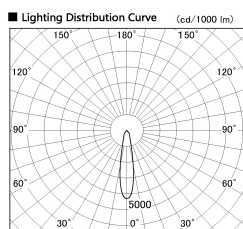

Item no. DD136-2820W9030-R

Series Name: Cledy versa R-G (DD136-R)

Installation	Recessed mount
Type	Extra high-efficiency adjustable downlight
Fixture wattage	28W
Beam angle	21 deg
Color Temp.	3000K
CRI	Ra>90
Luminous	3438 lm
Body	Die-cast aluminum alloy
Body finish	N/A
Trim finish	White
Reflector finish	N/A
IP Rate	IP20
Light source	COB module
Input Voltage	AC220~240V
Dimming Type	Non-Dimmable
Certificate	CE, CCC
Cut Hole	150mm