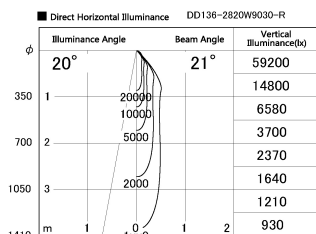

Item no. DD136-2820W9030-R

Series Name: Cledy versa R-G (DD136-R)

Installation	Recessed mount
Type	Extra high-efficiency adjustable downlight
Fixture wattage	28W
Beam angle	21 deg
Color Temp.	3000K
CRI	Ra>90
Luminous	3438 lm
Body	Die-cast aluminum alloy
Body finish	N/A
Trim finish	White
Reflector finish	N/A
IP Rate	IP20
Light source	COB module
Input Voltage	AC220~240V
Dimming Type	Non-Dimmable
Certificate	CE, CCC
Cut Hole	150mm