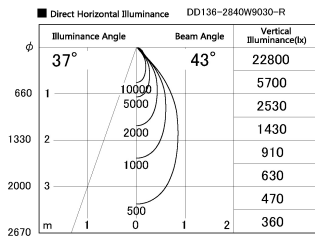

Item no. DD136-2840W9030-R

Series Name: Cledy versa R-G (DD136-R)

Installation	Recessed mount
Type	Extra high-efficiency adjustable downlight
Fixture wattage	28W
Beam angle	43 deg
Color Temp.	3000K
CRI	Ra>90
Luminous	3448 lm
Body	Die-cast aluminum alloy
Body finish	N/A
Trim finish	White
Reflector finish	N/A
IP Rate	IP20
Light source	COB module
Input Voltage	AC220~240V
Dimming Type	Non-Dimmable
Certificate	CE, CCC
Cut Hole	150mm