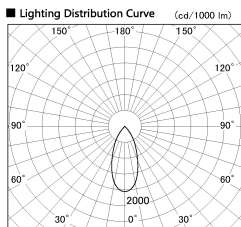

Item no. DD136-2840W9030-R

Series Name: Cledy versa R-G (DD136-R)

Installation	Recessed mount
Type	Extra high-efficiency adjustable downlight
Fixture wattage	28W
Beam angle	43 deg
Color Temp.	3000K
CRI	Ra>90
Luminous	3448 lm
Body	Die-cast aluminum alloy
Body finish	N/A
Trim finish	White
Reflector finish	N/A
IP Rate	IP20
Light source	COB module
Input Voltage	AC220~240V
Dimming Type	Non-Dimmable
Certificate	CE, CCC
Cut Hole	150mm