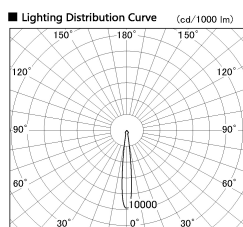

Item no. DD136-2615W9030-R

Series Name: Cledy versa R-G (DD136-R)

Installation	Recessed mount
Type	Extra high-efficiency adjustable downlight
Fixture wattage	23W
Beam angle	12 deg
Color Temp.	3000K
CRI	Ra>90
Luminous	2781 lm
Body	Die-cast aluminum alloy
Body finish	N/A
Trim finish	White
Reflector finish	N/A
IP Rate	IP20
Light source	COB module
Input Voltage	AC220~240V
Dimming Type	Non-Dimmable
Certificate	CE, CCC
Cut Hole	150mm

■ Direct Horizontal Illuminance DD136-2615W9030-R

φ	Illuminance Angle	Beam Angle	Vertical Illuminance (lx)
170	10°	12°	109430
1	50000		27360
	20000		12160
340	10000		6840
2			4380
520	5000		3040
3			2230
690	m	1 2 0 0 1 2	1710