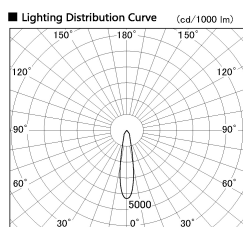

Item no. DD136-2620W9030-R

Series Name: Cledy versa R-G (DD136-R)

■ Direct Horizontal Illuminance DD136-2620W9030-R

φ	Illuminance Angle	Beam Angle	Vertical Illuminance (lx)
350	20°	21°	51640
700			12910
1050			5740
1410			3230
			2070
			1430
			1050
			810

Installation	Recessed mount
Type	Extra high-efficiency adjustable downlight
Fixture wattage	23W
Beam angle	21 deg
Color Temp.	3000K
CRI	Ra>90
Luminous	2999 lm
Body	Die-cast aluminum alloy
Body finish	N/A
Trim finish	White
Reflector finish	N/A
IP Rate	IP20
Light source	COB module
Input Voltage	AC220~240V
Dimming Type	Non-Dimmable
Certificate	CE, CCC
Cut Hole	150mm