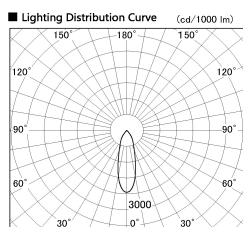

Item no. DD136-2630W9030-R

Series Name: Cledy versa R-G (DD136-R)

Installation	Recessed mount
Type	Extra high-efficiency adjustable downlight
Fixture wattage	23W
Beam angle	30 deg
Color Temp.	3000K
CRI	Ra>90
Luminous	3008 lm
Body	Die-cast aluminum alloy
Body finish	N/A
Trim finish	White
Reflector finish	N/A
IP Rate	IP20
Light source	COB module
Input Voltage	AC220~240V
Dimming Type	Non-Dimmable
Certificate	CE, CCC
Cut Hole	150mm