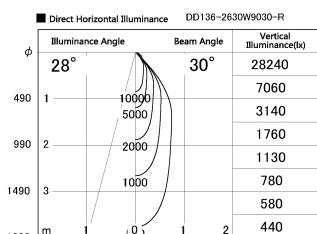

Item no. DD136-2630W9030-R

Series Name: Cledy versa R-G (DD136-R)

Installation	Recessed mount
Type	Extra high-efficiency adjustable downlight
Fixture wattage	23W
Beam angle	30 deg
Color Temp.	3000K
CRI	Ra>90
Luminous	3008 lm
Body	Die-cast aluminum alloy
Body finish	N/A
Trim finish	White
Reflector finish	N/A
IP Rate	IP20
Light source	COB module
Input Voltage	AC220~240V
Dimming Type	Non-Dimmable
Certificate	CE, CCC
Cut Hole	150mm