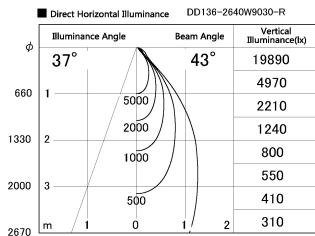

Item no. DD136-2640W9030-R

Series Name: Cledy versa R-G (DD136-R)

Installation	Recessed mount
Type	Extra high-efficiency adjustable downlight
Fixture wattage	23W
Beam angle	43 deg
Color Temp.	3000K
CRI	Ra>90
Luminous	3007 lm
Body	Die-cast aluminum alloy
Body finish	N/A
Trim finish	White
Reflector finish	N/A
IP Rate	IP20
Light source	COB module
Input Voltage	AC220~240V
Dimming Type	Non-Dimmable
Certificate	CE, CCC
Cut Hole	150mm