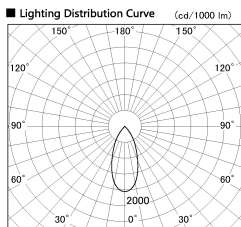

Item no. DD136-2640W9030-R

Series Name: Cledy versa R-G (DD136-R)

Installation	Recessed mount
Type	Extra high-efficiency adjustable downlight
Fixture wattage	23W
Beam angle	43 deg
Color Temp.	3000K
CRI	Ra>90
Luminous	3007 lm
Body	Die-cast aluminum alloy
Body finish	N/A
Trim finish	White
Reflector finish	N/A
IP Rate	IP20
Light source	COB module
Input Voltage	AC220~240V
Dimming Type	Non-Dimmable
Certificate	CE, CCC
Cut Hole	150mm