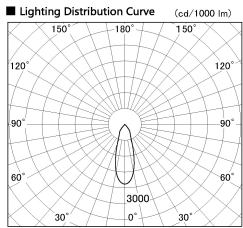

Item no. DD136-2530W9030-R

Series Name: Cledy versa R-G (DD136-R)

Installation	Recessed mount
Type	Extra high-efficiency adjustable downlight
Fixture wattage	23W
Beam angle	27 deg
Color Temp.	3000K
CRI	Ra>90
Luminous	2825 lm
Body	Die-cast aluminum alloy
Body finish	N/A
Trim finish	White
Reflector finish	N/A
IP Rate	IP20
Light source	COB module
Input Voltage	AC220~240V
Dimming Type	Non-Dimmable
Certificate	CE, CCC
Cut Hole	125mm