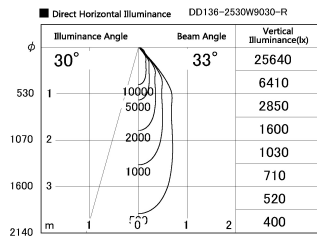

Item no. DD136-2530W9030-R

Series Name: Cledy versa R-G (DD136-R)

Installation	Recessed mount
Type	Extra high-efficiency adjustable downlight
Fixture wattage	23W
Beam angle	27 deg
Color Temp.	3000K
CRI	Ra>90
Luminous	2825 lm
Body	Die-cast aluminum alloy
Body finish	N/A
Trim finish	White
Reflector finish	N/A
IP Rate	IP20
Light source	COB module
Input Voltage	AC220~240V
Dimming Type	Non-Dimmable
Certificate	CE, CCC
Cut Hole	125mm