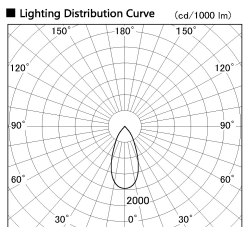

Item no. DD136-2540W9030-R

Series Name: Cledy versa R-G (DD136-R)

|                  |  |
|------------------|--|
| Installation     | Recessed mount                             |
| Type             | Extra high-efficiency adjustable downlight |
| Fixture wattage  | 23W  |
| Beam angle       | 45 deg                                     |
| Color Temp.      | 3000K                                      |
| CRI              | Ra>90                                      |
| Luminous         | 2828 lm                                    |
| Body             | Die-cast aluminum alloy                    |
| Body finish      | N/A  |
| Trim finish      | White                                      |
| Reflector finish | N/A  |
| IP Rate          | IP20                                       |
| Light source     | COB module                                 |
| Input Voltage    | AC220~240V                                 |
| Dimming Type     | Non-Dimmable                               |
| Certificate      | CE, CCC                                    |
| Cut Hole         | 125mm                                      |