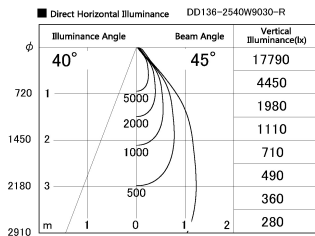

Item no. DD136-2540W9030-R

Series Name: Cledy versa R-G (DD136-R)

|                  |  |
|------------------|--|
| Installation     | Recessed mount                             |
| Type             | Extra high-efficiency adjustable downlight |
| Fixture wattage  | 23W  |
| Beam angle       | 45 deg                                     |
| Color Temp.      | 3000K                                      |
| CRI              | Ra>90                                      |
| Luminous         | 2828 lm                                    |
| Body             | Die-cast aluminum alloy                    |
| Body finish      | N/A  |
| Trim finish      | White                                      |
| Reflector finish | N/A  |
| IP Rate          | IP20                                       |
| Light source     | COB module                                 |
| Input Voltage    | AC220~240V                                 |
| Dimming Type     | Non-Dimmable                               |
| Certificate      | CE, CCC                                    |
| Cut Hole         | 125mm                                      |