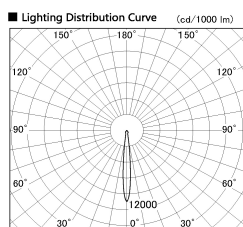

Item no. DD136-2015W9030-R

Series Name: Cledy versa R-G (DD136-R)

Installation	Recessed mount
Type	Extra high-efficiency adjustable downlight
Fixture wattage	20W
Beam angle	11 deg
Color Temp.	3000K
CRI	Ra>90
Luminous	2001 lm
Body	Die-cast aluminum alloy
Body finish	N/A
Trim finish	White
Reflector finish	N/A
IP Rate	IP20
Light source	COB module
Input Voltage	AC220~240V
Dimming Type	Non-Dimmable
Certificate	CE, CCC
Cut Hole	125mm

■ Direct Horizontal Illuminance DD136-2015W9030-R

φ	Illuminance Angle	Beam Angle	Vertical Illuminance (lx)
170	10°	11°	86700
170			21680
170	20000		9630
170	10000		5420
340	5000		3470
520	2000		2410
690	0		1770
690	0	1 2	1350