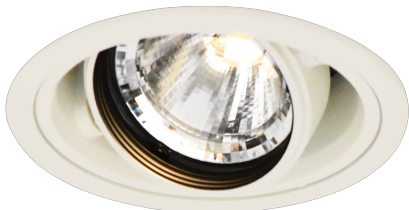

Item no. DD136-1915W9030-R

Series Name: Cledy versa R-G (DD136-R)

Installation	Recessed mount
Type	Extra high-efficiency adjustable downlight
Fixture wattage	18.6W
Beam angle	16 deg
Color Temp.	3000K
CRI	Ra>90
Luminous	1708 lm
Body	Die-cast aluminum alloy
Body finish	N/A
Trim finish	White
Reflector finish	N/A
IP Rate	IP20
Light source	COB module
Input Voltage	AC220~240V
Dimming Type	Non-Dimmable
Certificate	CE, CCC
Cut Hole	100mm