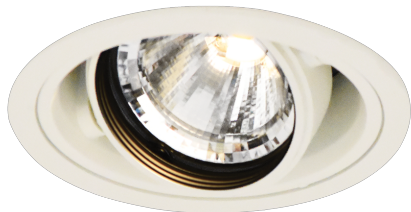

Item no. DD136-1920W9030-R

Series Name: Cledy versa R-G (DD136-R)

Installation	Recessed mount
Type	Extra high-efficiency adjustable downlight
Fixture wattage	18.6W
Beam angle	19 deg
Color Temp.	3000K
CRI	Ra>90
Luminous	1742 lm
Body	Die-cast aluminum alloy
Body finish	N/A
Trim finish	White
Reflector finish	N/A
IP Rate	IP20
Light source	COB module
Input Voltage	AC220~240V
Dimming Type	Non-Dimmable
Certificate	CE, CCC
Cut Hole	100mm