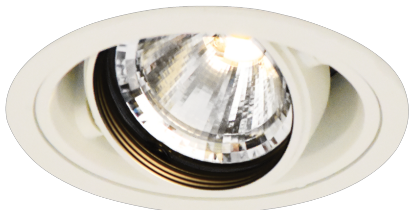

Item no. DD136-1930W9030-R

Series Name: Cledy versa R-G (DD136-R)

Installation	Recessed mount
Type	Extra high-efficiency adjustable downlight
Fixture wattage	18.6W
Beam angle	39 deg
Color Temp.	3000K
CRI	Ra>90
Luminous	1811 lm
Body	Die-cast aluminum alloy
Body finish	N/A
Trim finish	White
Reflector finish	N/A
IP Rate	IP20
Light source	COB module
Input Voltage	AC220~240V
Dimming Type	Non-Dimmable
Certificate	CE, CCC
Cut Hole	100mm