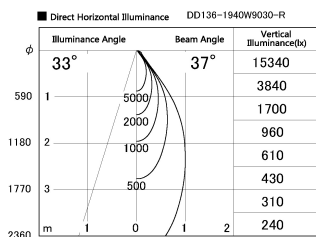

Item no. DD136-1940W9030-R

Series Name: Cledy versa R-G (DD136-R)

Installation	Recessed mount
Type	Extra high-efficiency adjustable downlight
Fixture wattage	18.6W
Beam angle	57 deg
Color Temp.	3000K
CRI	Ra>90
Luminous	1844 lm
Body	Die-cast aluminum alloy
Body finish	N/A
Trim finish	White
Reflector finish	N/A
IP Rate	IP20
Light source	COB module
Input Voltage	AC220~240V
Dimming Type	Non-Dimmable
Certificate	CE, CCC
Cut Hole	100mm