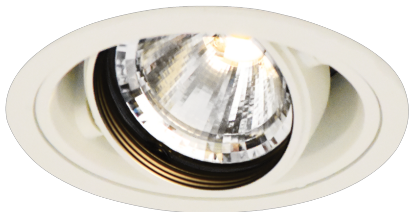

Item no. DD136-1940W9030-R

Series Name: Cledy versa R-G (DD136-R)

Installation	Recessed mount
Type	Extra high-efficiency adjustable downlight
Fixture wattage	18.6W
Beam angle	57 deg
Color Temp.	3000K
CRI	Ra>90
Luminous	1844 lm
Body	Die-cast aluminum alloy
Body finish	N/A
Trim finish	White
Reflector finish	N/A
IP Rate	IP20
Light source	COB module
Input Voltage	AC220~240V
Dimming Type	Non-Dimmable
Certificate	CE, CCC
Cut Hole	100mm