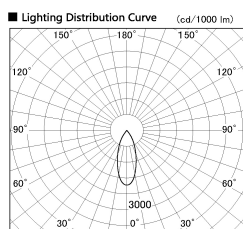

Item no. DD136-1940W9030-R

Series Name: Cledy versa R-G (DD136-R)

Installation	Recessed mount
Type	Extra high-efficiency adjustable downlight
Fixture wattage	18.6W
Beam angle	57 deg
Color Temp.	3000K
CRI	Ra>90
Luminous	1844 lm
Body	Die-cast aluminum alloy
Body finish	N/A
Trim finish	White
Reflector finish	N/A
IP Rate	IP20
Light source	COB module
Input Voltage	AC220~240V
Dimming Type	Non-Dimmable
Certificate	CE, CCC
Cut Hole	100mm