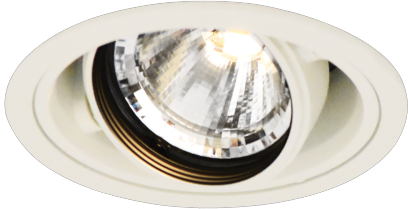

Item no. DD136-1115W9030-R

Series Name: Cledy versa R-G (DD136-R)

■ Direct Horizontal Illuminance DD136-1115W9030-R

φ	Illuminance Angle	Beam Angle	Vertical Illuminance (lx)
1	15°	16°	26820
1			6700
2			2980
2			1680
3			1070
3			740
5			550
10			420

Installation	Recessed mount
Type	Extra high-efficiency adjustable downlight
Fixture wattage	10.5W
Beam angle	16 deg
Color Temp.	3000K
CRI	Ra>90
Luminous	1033 lm
Body	Die-cast aluminum alloy
Body finish	N/A
Trim finish	White
Reflector finish	N/A
IP Rate	IP20
Light source	COB module
Input Voltage	AC220~240V
Dimming Type	Non-Dimmable
Certificate	CE, CCC
Cut Hole	100mm