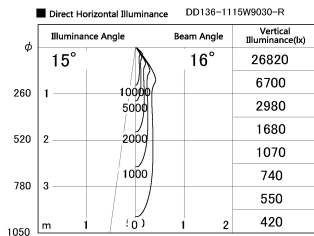

Item no. DD136-1115W9030-R

Series Name: Cledy versa R-G (DD136-R)

Installation	Recessed mount
Type	Extra high-efficiency adjustable downlight
Fixture wattage	10.5W
Beam angle	16 deg
Color Temp.	3000K
CRI	Ra>90
Luminous	1033 lm
Body	Die-cast aluminum alloy
Body finish	N/A
Trim finish	White
Reflector finish	N/A
IP Rate	IP20
Light source	COB module
Input Voltage	AC220~240V
Dimming Type	Non-Dimmable
Certificate	CE, CCC
Cut Hole	100mm