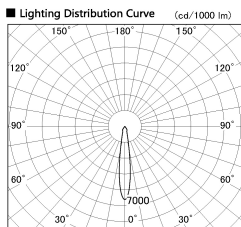

Item no. DD136-1115W9030-R

Series Name: Cledy versa R-G (DD136-R)

Installation	Recessed mount
Type	Extra high-efficiency adjustable downlight
Fixture wattage	10.5W
Beam angle	16 deg
Color Temp.	3000K
CRI	Ra>90
Luminous	1033 lm
Body	Die-cast aluminum alloy
Body finish	N/A
Trim finish	White
Reflector finish	N/A
IP Rate	IP20
Light source	COB module
Input Voltage	AC220~240V
Dimming Type	Non-Dimmable
Certificate	CE, CCC
Cut Hole	100mm