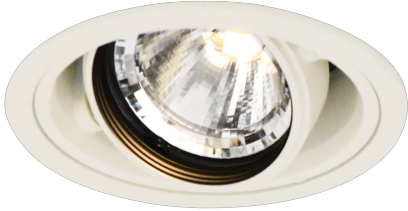

Item no. DD136-1115W9030-R

Series Name: Cledy versa R-G (DD136-R)

Installation	Recessed mount
Type	Extra high-efficiency adjustable downlight
Fixture wattage	10.5W
Beam angle	16 deg
Color Temp.	3000K
CRI	Ra>90
Luminous	1033 lm
Body	Die-cast aluminum alloy
Body finish	N/A
Trim finish	White
Reflector finish	N/A
IP Rate	IP20
Light source	COB module
Input Voltage	AC220~240V
Dimming Type	Non-Dimmable
Certificate	CE, CCC
Cut Hole	100mm