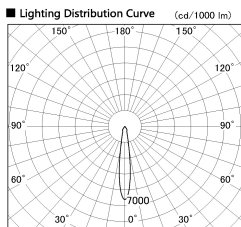

Item no. DD136-1115W9030-R

Series Name: Cledy versa R-G (DD136-R)

■ Direct Horizontal Illuminance DD136-1115W9030-R

φ	Illuminance Angle	Beam Angle	Vertical Illuminance (lx)
1	15°	16°	26820
1			6700
2			2980
2			1680
3			1070
3			740
5			550
10			420

Installation	Recessed mount
Type	Extra high-efficiency adjustable downlight
Fixture wattage	10.5W
Beam angle	16 deg
Color Temp.	3000K
CRI	Ra>90
Luminous	1033 lm
Body	Die-cast aluminum alloy
Body finish	N/A
Trim finish	White
Reflector finish	N/A
IP Rate	IP20
Light source	COB module
Input Voltage	AC220~240V
Dimming Type	Non-Dimmable
Certificate	CE, CCC
Cut Hole	100mm