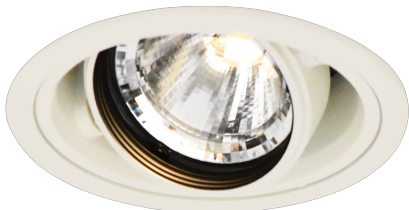

Item no. DD136-1120W9030-R

Series Name: Cledy versa R-G (DD136-R)

Installation	Recessed mount
Type	Extra high-efficiency adjustable downlight
Fixture wattage	10.5W
Beam angle	19 deg
Color Temp.	3000K
CRI	Ra>90
Luminous	1059 lm
Body	Die-cast aluminum alloy
Body finish	N/A
Trim finish	White
Reflector finish	N/A
IP Rate	IP20
Light source	COB module
Input Voltage	AC220~240V
Dimming Type	Non-Dimmable
Certificate	CE, CCC
Cut Hole	100mm